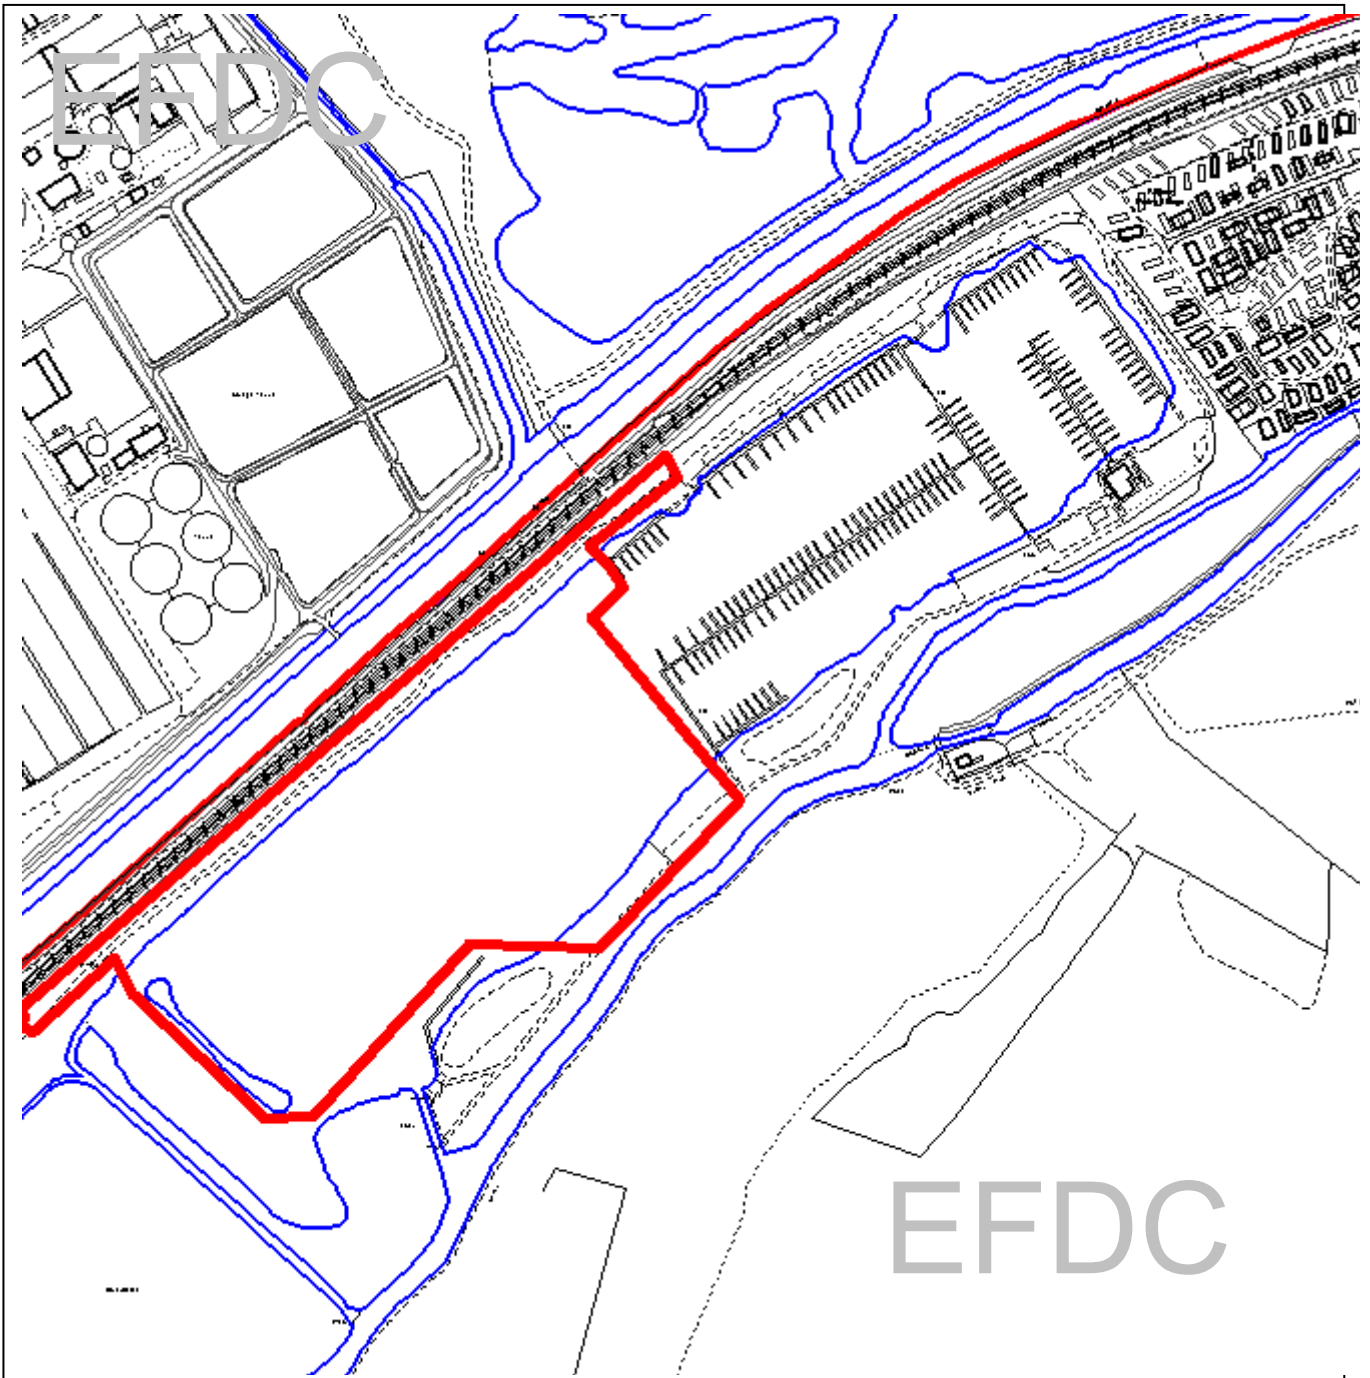

Epping Forest District Council

Agenda Item Number 7

Unauthorised reproduction infringes
Crown Copyright and may lead to
prosecution or civil proceedings.

Contains Ordnance Survey Data. ©
Crown Copyright 2013 EFDC License No:
100018534

Contains Royal Mail Data. © Royal Mail
Copyright & Database Right 2013

Application Number:	EPF/0934/16
Site Name:	Roydon Marina, High Street Roydon Essex CM19 5EJ
Scale of Plot:	1:4500